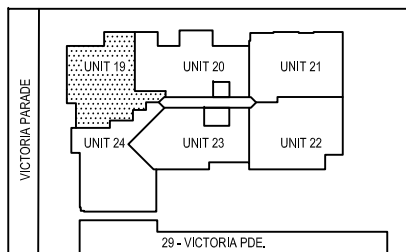

Legend

UNIT 19

4 BEDROOM

INTERNAL AREA	164.3m ²
BALCONY	30.9m ²
CAR PARKING / 2 SPACES	29.8m ²
STORAGE	11.7m ²
TOTAL AREA	236.7m ²

Location Plan

Level 3

Level 4

25 - 27 VICTORIA PARADE
MANLY

UNIT 19
FLOOR LEVEL 3 & 4

FLOOR LEVEL 4

FLOOR LEVEL 3