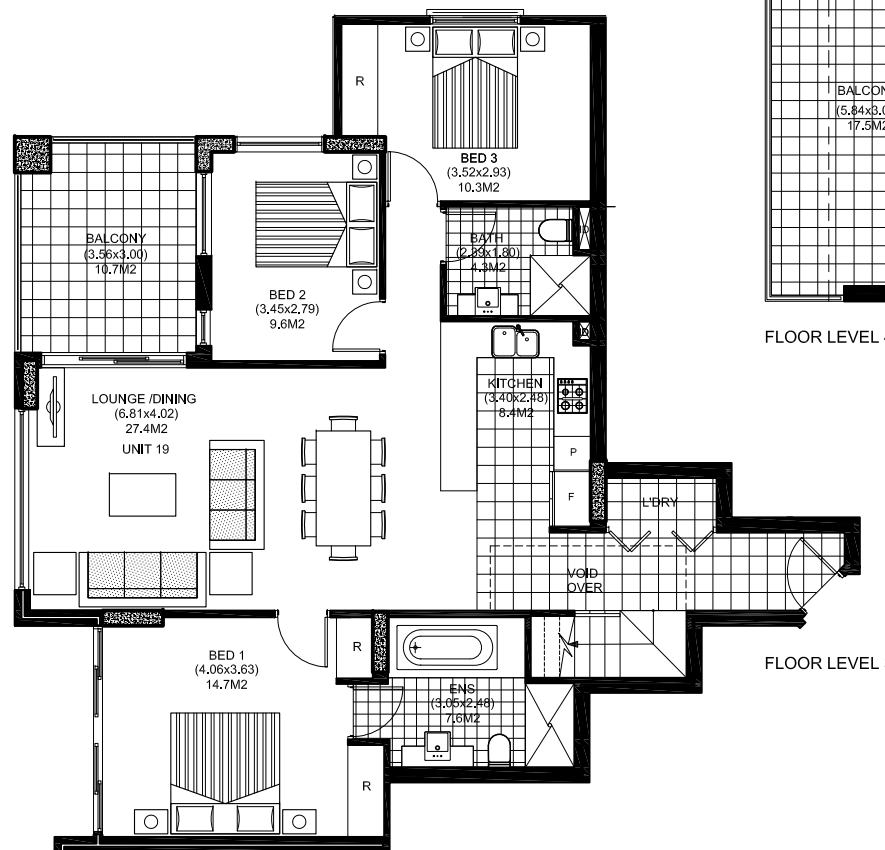

Legend

UNIT 19

4 BEDROOM

INTERNAL AREA	164.3m ²
BALCONY	30.9m ²
CAR PARKING / 2 SPACES	29.8m ²
STORAGE	11.7m ²
TOTAL AREA	236.7m ²

Location Plan

Level 3

Level 4

25 - 27 VICTORIA PARADE
MANLY

UNIT 19
FLOOR LEVEL 3 & 4

FLOOR LEVEL 4

FLOOR LEVEL 3