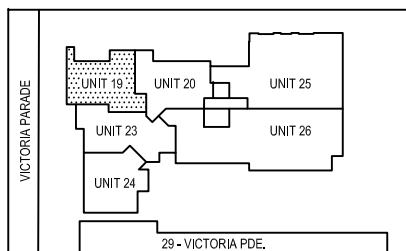

Legend

UNIT 19

4 BEDROOM

INTERNAL AREA	164.3m ²
BALCONY	30.9m ²
CAR PARKING / 2 SPACES	29.8m ²
STORAGE	11.7m ²
TOTAL AREA	236.7m ²

Location Plan

Level 3

Level 4

25 - 27 VICTORIA PARADE
MANLY

UNIT 19
FLOOR LEVEL 3 & 4

FLOOR LEVEL 4

FLOOR LEVEL 3