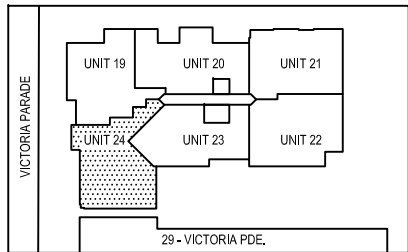

Legend

UNIT 24

4 BEDROOM

INTERNAL AREA	186.8m ²
BALCONY	13.9m ²
CAR PARKING /2 SPACES	31.1m ²
STORAGE	5.0m ²
TOTAL AREA	236.8m ²

Location Plan

Level 3

Level 4

FLOOR LEVEL 3

FLOOR LEVEL 4