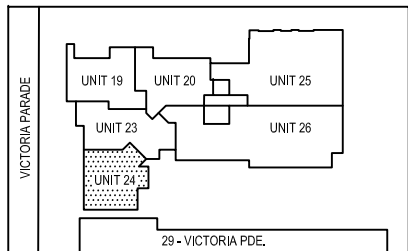

Legend

UNIT 24

4 BEDROOM

INTERNAL AREA	186.8m ²
BALCONY	13.9m ²
CAR PARKING /2 SPACES	31.1m ²
STORAGE	5.0m ²
TOTAL AREA	236.8m ²

Location Plan

Level 3

Level 4

FLOOR LEVEL 3

FLOOR LEVEL 4