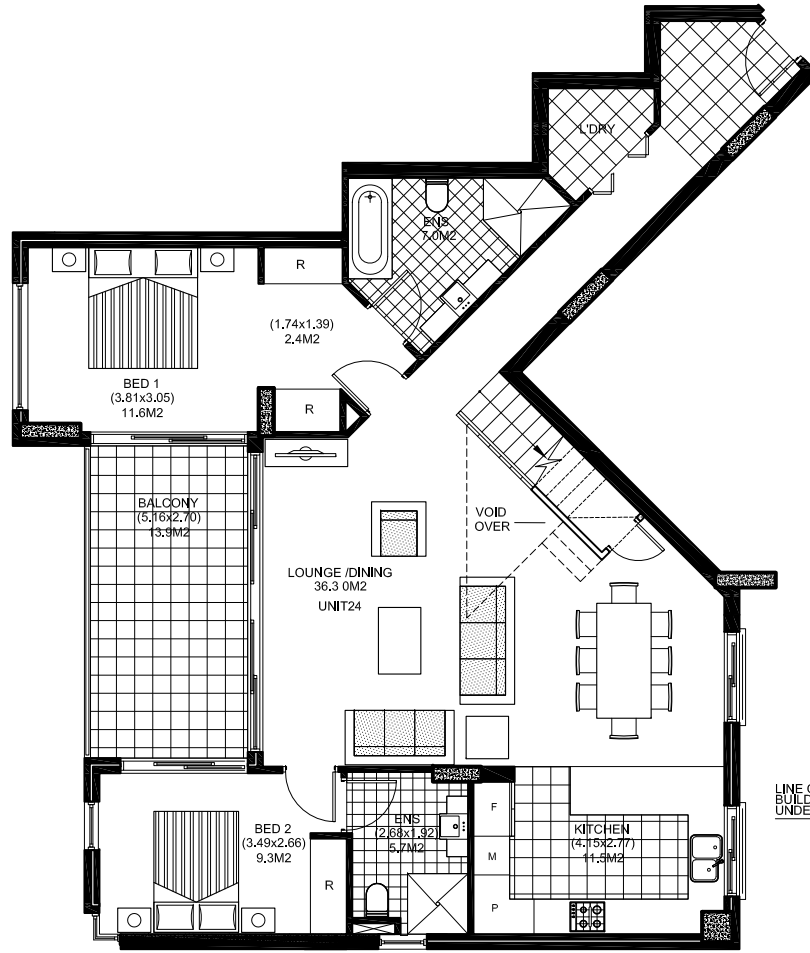

Legend

UNIT 24

4 BEDROOM

INTERNAL AREA	186.8m ²
BALCONY	13.9m ²
CAR PARKING /2 SPACES	31.1m ²
STORAGE	5.0m ²
TOTAL AREA	236.8m ²

Location Plan

Level 3

Level 4

FLOOR LEVEL 3

FLOOR LEVEL 4