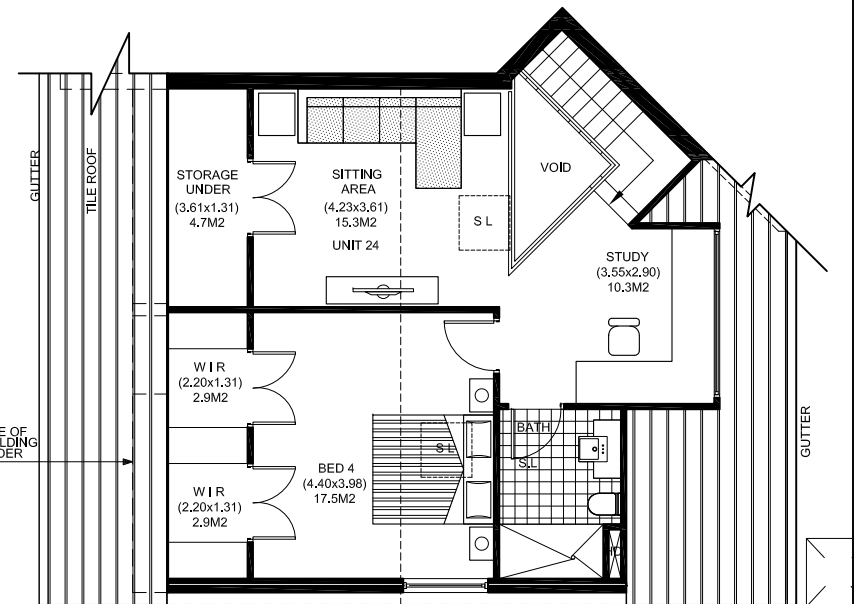

Legend

UNIT 24

4 BEDROOM

INTERNAL AREA	186.8m ²
BALCONY	13.9m ²
CAR PARKING /2 SPACES	31.1m ²
STORAGE	5.0m ²
TOTAL AREA	236.8m ²

Location Plan

Level 3

Level 4

FLOOR LEVEL 3

FLOOR LEVEL 4